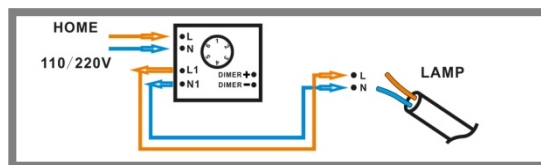

### DIMMABLE ITEM

ATTENTION: Schuller recommends to use included special screws when installing this pendant lamp.

ATTENTION:  
Before screwing in the glass shades, face the thread perfectly with the lampholder

**NOTE:**

Rings and shades can be placed in different length or position to customize the lamp.

To position the lampshades at the desired height, adjust the length of the cables before installing.

Screw on without pressing for future modifications of the ring position