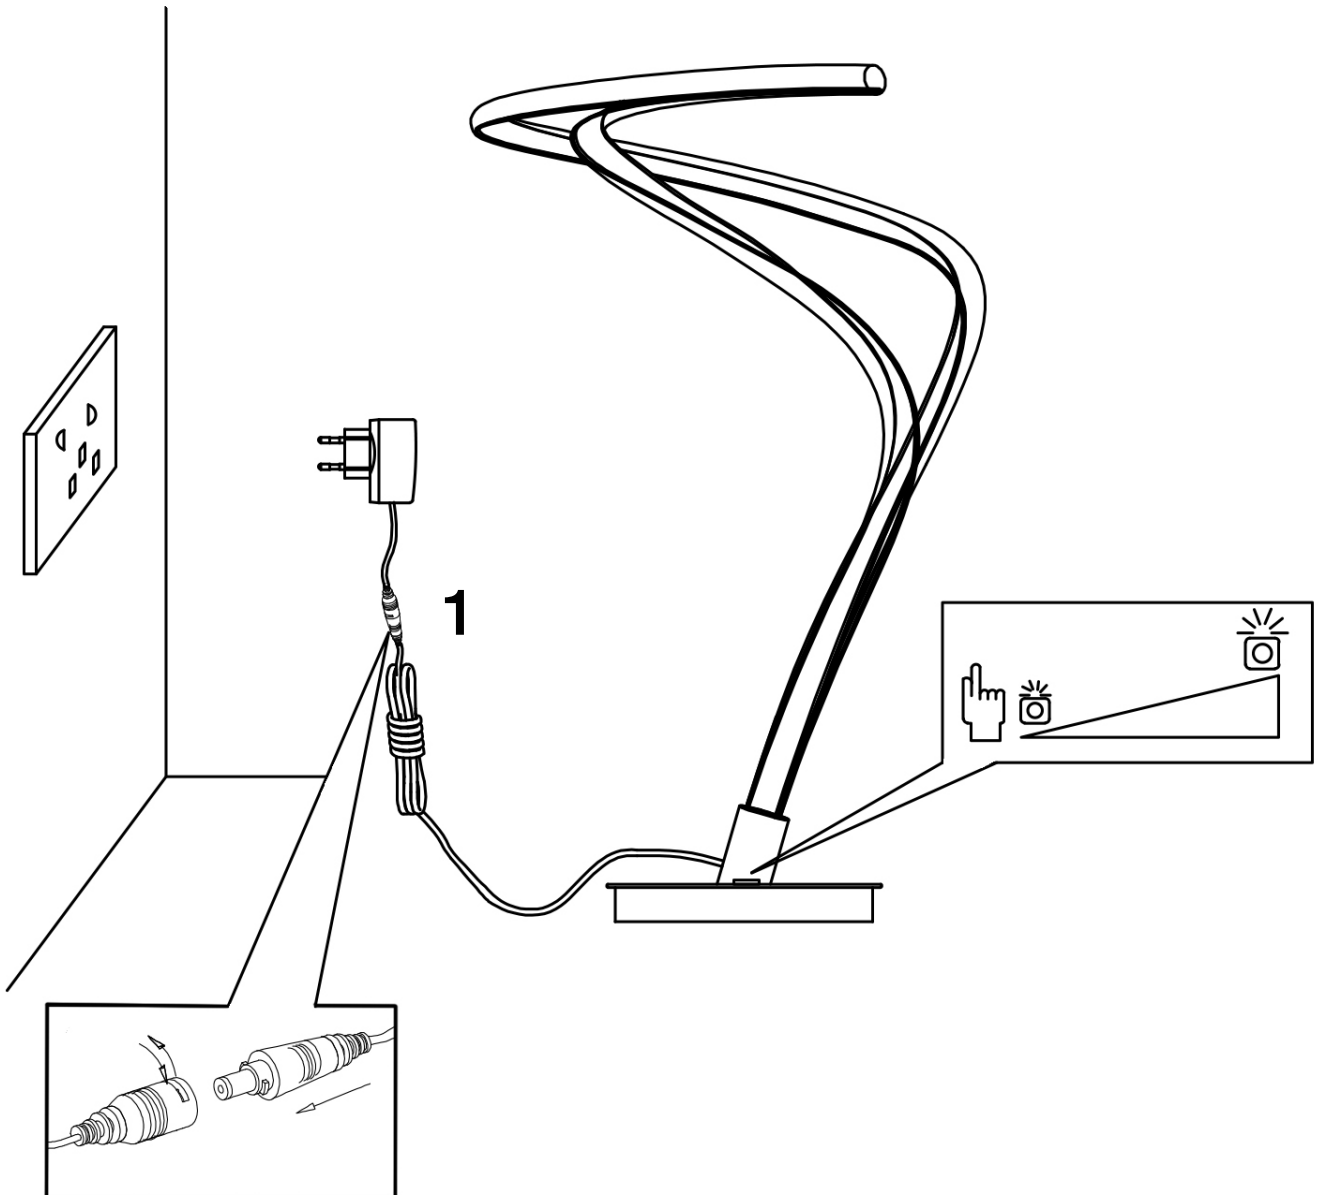

Para ver la ficha técnica de producto completa, puede usar el siguiente código QR:

You may use the following QR code to view the complete technical data sheet of the product:

If you have any technical questions, please do not hesitate to contact our technical Department.
We are at your disposal in our email: irodriguez@schuller.es