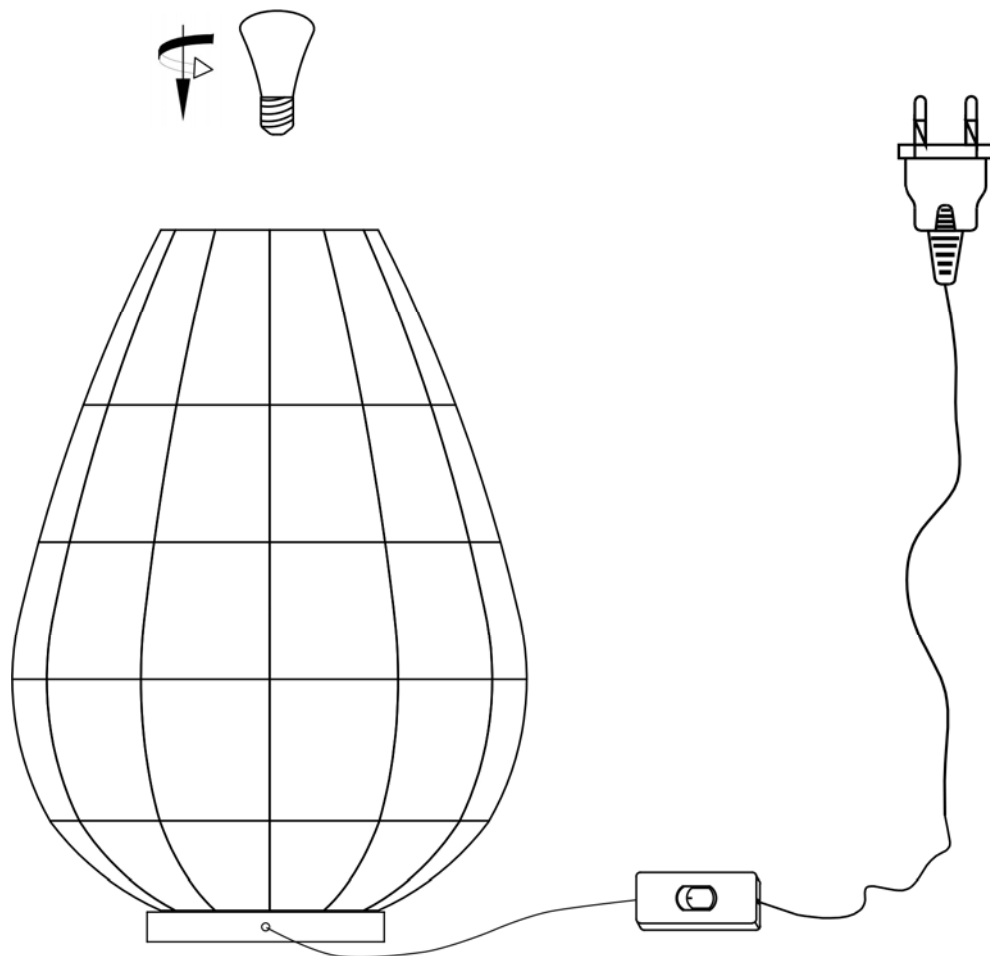

Para ver la ficha técnica de producto completa, puedes usar el siguiente código QR:

You may use the following QR code to view the complete technical data sheet of the product:

If you have any technical questions, please do not hesitate to contact our technical Department.  
We are at your disposal in our email: [irodriguez@schuller.es](mailto:irodriguez@schuller.es)