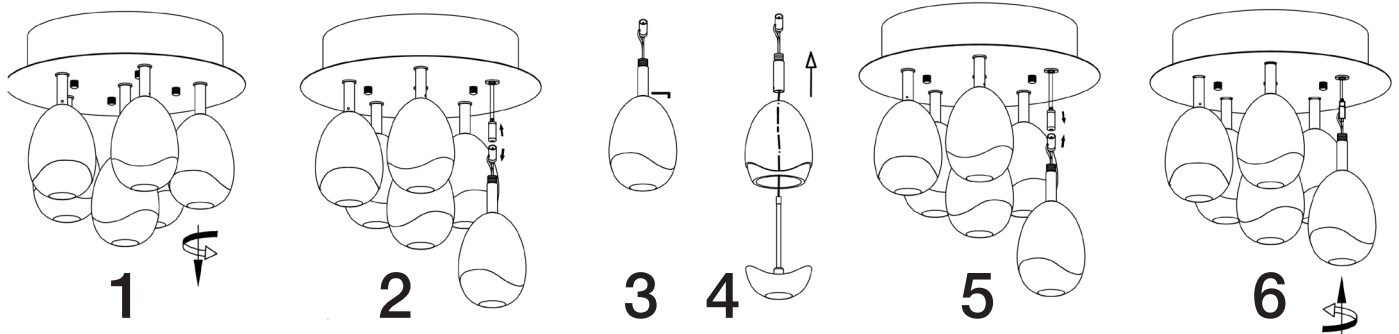

ATTENTION

This product includes LEDS with 0-10V and TRIAC dimming.
To use it with wall dimmer, use just this type of dimmers.

This product includes dimming kit (Ref. 600811): wireless switch and dimmable receiver.

How to clean the inside of a glass shade?