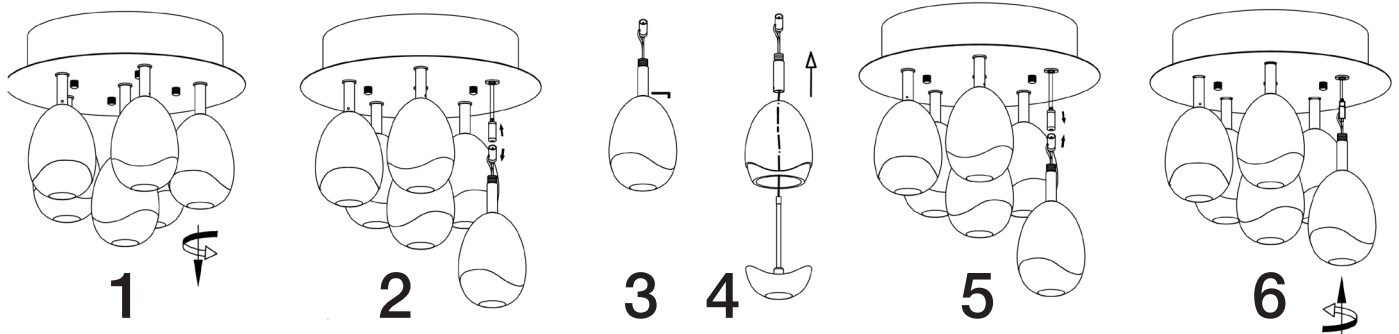

ATTENTION

This product includes LEDs with 0-10V and TRIAC dimming.
To use it with wall dimmer, use just this type of dimmers.

This product includes dimming kit (Ref. 600811): wireless switch and dimmable receiver.

How to clean the inside of a glass shade?