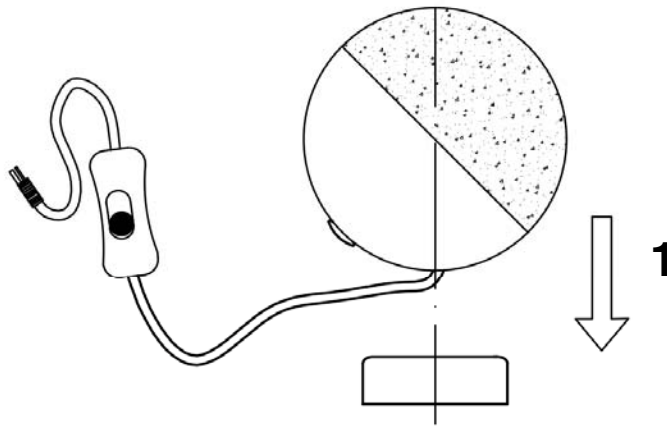

Para ver la ficha técnica de producto completa, puede usar el siguiente código QR:

You may use the following QR code to view the complete technical data sheet of the product:

If you have any technical questions, please do not hesitate to contact our technical Department.  
We are at your disposal in our email: [irodriguez@schuller.es](mailto:irodriguez@schuller.es)