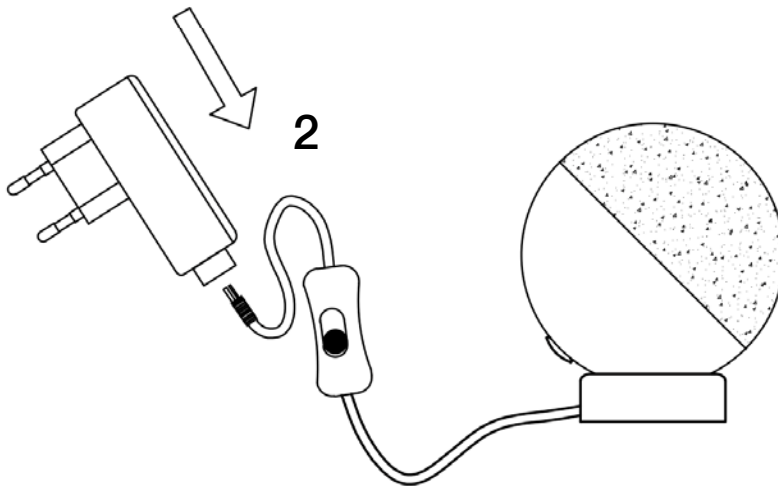

Para ver la ficha técnica de producto completa, puede usar el siguiente código QR:

You may use the following QR code to view the complete technical data sheet of the product:

If you have any technical questions, please do not hesitate to contact our technical Department.  
We are at your disposal in our email: [irodriguez@schuller.es](mailto:irodriguez@schuller.es)