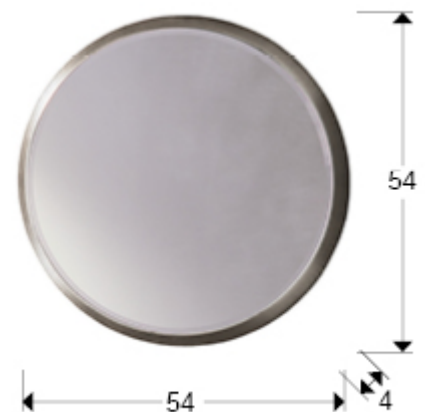

## Aries 119139

Mirrors with frame

Round mirror with 4 cm base of MDF finished in SILVER LEAF. Beveled mirror plate.

### SIZES

Sizes:  $\varnothing$  54.0  $\updownarrow$  4.0 cm  
Weight: 4.9 Kg

### SIZES WITH PACKAGING

Weight: 5.9 Kg  
Volume: 0.0450m<sup>3</sup>  
Sizes:  $\leftrightarrow$  60.0  $\updownarrow$  62.0  $\nearrow$  12.0 cm

### ADDITIONAL INFORMATION

Material: MDF, glass  
Finish: SILVER LEAF, mirror