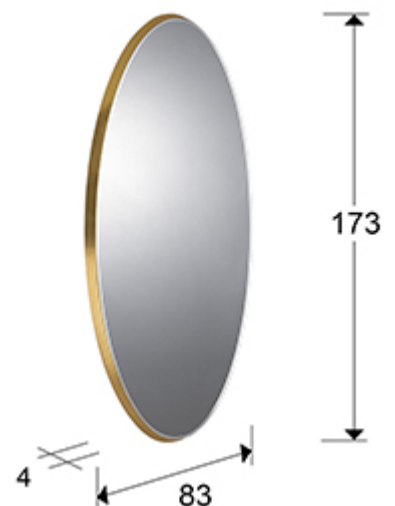

Aries 119573

Mirrors with frame

Oval mirror with base of 4 cm of MDF, finished in GOLD LEAF. Bevelled mirror. Ready to hang in horizontal or vertical position.

GENERAL INFORMATION

Catalogue: M43 Decoracion, espejos y mob
Page: 103
EAN Code: 8435435330071
Type: Mirrors with frame
Collection: Aries

SIZES

Sizes: → 83.0 ↓ 173.0 ↗ 4.0 cm
Weight: 25.2 Kg

SIZES WITH PACKAGING

Weight: 37.7 Kg
Volume: 0.2300m³
Sizes: → 94.0 ↓ 188.0 ↗ 13.0 cm

ADDITIONAL INFORMATION

Material: Mirror, MDF
Finish: Gold leaf