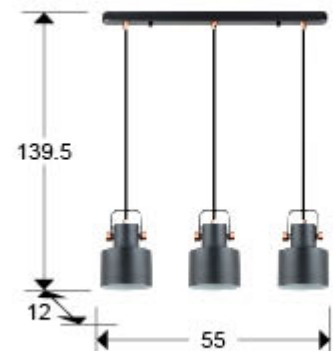

Erika

12494

Pendants

Recommended product

Lamp of 3 lights made of metal finished in matt black, details in satin copper. Shades with adjustable tilt and adjustable in height. 3 E27

GENERAL INFORMATION

EAN Code: 8435435342869

Type: Pendants

Collection: Erika

SIZES

Sizes: ↔ 55.0 ↓ 17.0 ↗ 12.0 cm
Height when installed: 35.0/ max. 140.0 cm
Weight: 1.5 Kg

SIZES WITH PACKAGING

Weight: 2.1 Kg
Volume: 0.0210m³
Sizes: ↔ 58.0 ↓ 23.0 ↗ 16.0 cm

TECHNICAL INFORMATION

IP protection: IP 20
Electric class: Class 1
Maximum power: 3x20W
Voltage: 110/220 V
Frequency: 50/60 Hz

ADDITIONAL INFORMATION

Material: Metal
Finish: Matt black, satin copper