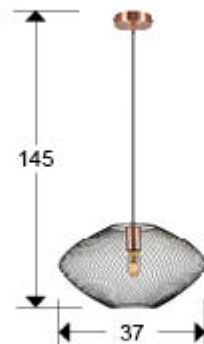

Melany

12500

1 Light Pendants

Lamp of 1 light made of metal finished in satin copper and metal mesh shade in matt black. Adjustable height. 1 E27

GENERAL INFORMATION

EAN Code: 8435435342876

Type: 1 Light Pendants

Collection: Melany

SIZES

Sizes: \varnothing 37.0 \downarrow 22.0 cm

Height when installed: 40.0/ max. 150.0 cm

Weight: 0.7 Kg

SIZES WITH PACKAGING

Weight: 1.5 Kg

Volume: 0.0440m³

Sizes: \leftrightarrow 41.0 \downarrow 26.0 \nearrow 41.0 cm

TECHNICAL INFORMATION

IP protection: IP 20
Electric class: Class 1
Maximum power: 60W
Voltage: 110/220 V
Frequency: 50/60 Hz

ADDITIONAL INFORMATION