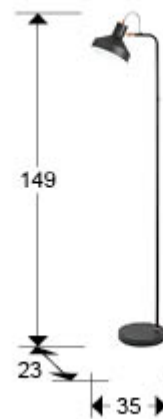

Irias

12528

Floor lamps

Recommended product

Floor lamp made of metal finished in matt black and details in satin copper. Shade with adjustable tilt. 1 E27

GENERAL INFORMATION

EAN Code: 8435435342890
Type: Floor lamps
Collection: Irias

SIZES

Sizes: → 35.0 ↓ 149.0 ↗ 23.0 cm
Weight: 3.7 Kg

SIZES WITH PACKAGING

Weight: 4.5 Kg
Volume: 0.0290m³
Sizes: → 28.0 ↓ 40.0 ↗ 26.0 cm

TECHNICAL INFORMATION

IP protection: IP 20
Electric class: Class 2
Maximum power: 60W
Voltage: 110/220 V
Frequency: 50/60 Hz

ADDITIONAL INFORMATION

Material: Metal
Finish: Matt black, satin copper