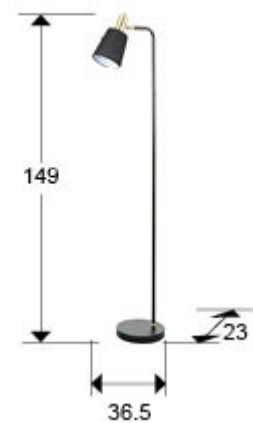

Gisela

12592

Floor lamps

Recommended product

Floor lamp made of metal finished in matt black and details in satin brass. Black textile shade with adjustable tilt. 1 E27

GENERAL INFORMATION

EAN Code: 8435435342951
Type: Floor lamps
Collection: Gisela

SIZES

Sizes: ↔ 36.0 ↓ 149.0 ↗ 23.0 cm
Weight: 3.7 Kg

SIZES WITH PACKAGING

Weight: 4.0 Kg
Volume: 0.0190m³
Sizes: ↔ 26.0 ↓ 41.0 ↗ 18.0 cm

TECHNICAL INFORMATION

IP protection: IP 20
Electric class: Class 2
Maximum power: 60W
Voltage: 110/220 V
Frequency: 50/60 Hz