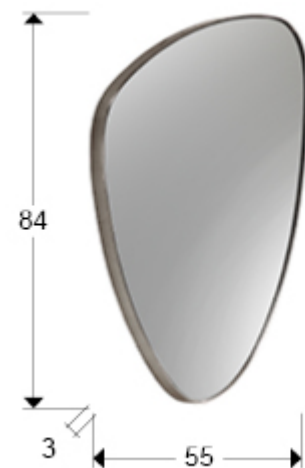

Orio 127370

Mirrors with frame

Triangular mirror with MDF frame finished in SILVER LEAF.
Ready to hang in horizontal or vertical position.

GENERAL INFORMATION

Catalogue: M43 Decoracion, espejos y mob
Page: 104
EAN Code: 8435435331870
Type: Mirrors with frame
Collection: Orio

SIZES

Sizes: ↔ 55.0 ↓ 84.0 ↗ 3.0 cm
Weight: 6.4 Kg

SIZES WITH PACKAGING

Weight: 9.5 Kg
Volume: 0.0540m³
Sizes: ↔ 63.0 ↓ 95.0 ↗ 9.0 cm

ADDITIONAL INFORMATION

Material: MDF, glass
Finish: SILVER LEAF, mirror