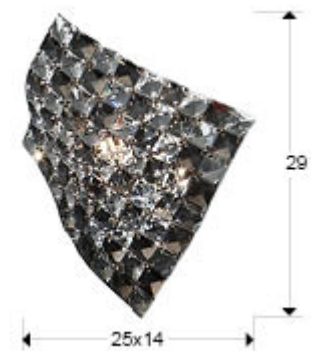

SIZES

Sizes: → 25.0 ↓ 29.0 ↗ 14.0 cm
Weight: 0.7 Kg

SIZES WITH PACKAGING

Weight: 1.2 Kg
Volume: 0.0120m³
Sizes: → 29.0 ↓ 14.0 ↗ 29.0 cm