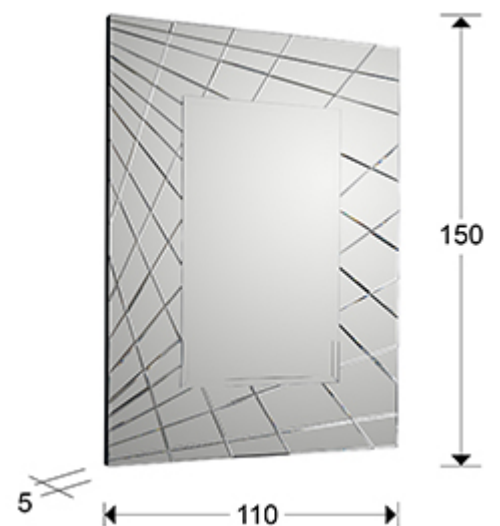

Fusion

Glass mirrors

161022

Rectangular mirror with frame of bevelled mirrors. Back of MDF finished in black colour. Central mirror plate bevelled. Ready to hang in horizontal or vertical position.

GENERAL INFORMATION

Catalogue: M41 Mobiliario y Decoración
 Page: 83
 EAN Code: 8435435301088
 Type: Glass mirrors
 Collection: Fusion

SIZES

Sizes: ↔ 110.0 ↓ 150.0 ↗ 5.0 cm
 Weight: 45.0 Kg

SIZES WITH PACKAGING

Weight: 58.0 Kg
 Volume: 0.3660m³
 Sizes: ↔ 128.0 ↓ 168.0 ↗ 17.0 cm

ADDITIONAL INFORMATION

Material: Glass, MDF
 Finish: Silver mirror, black lacquer