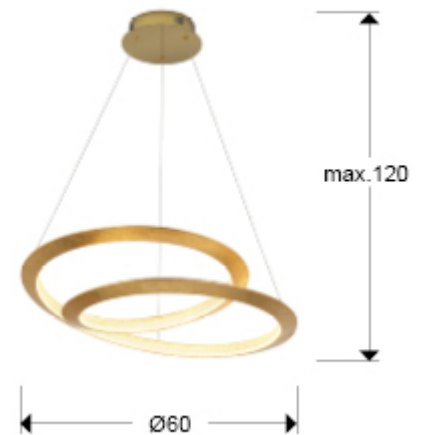

Eternity

165723

Pendants

Lamp made of metal finished in gold leaves and gold plating. Diffuser of clear acrylic pieces. 45W LED, 2,465 lm, 3,000 K. DIMMABLE.

This product uses LED driver with TRIAC type and 0-10V dimming. It can be dimmed using a LED wall dimmer with these features. · This lamp is supplied with GRAVITY TOGGLES, to improve ceiling fixing.

GENERAL INFORMATION

Catalogue: i42 Iluminación
Page: 108
EAN Code: 8435435336882
Type: Pendants
Collection: Eternity

SIZES

Sizes: Ø 60.0 ↑ 15.0 cm
Height when installed: 55.0/ max. 120.0 cm
Weight: 2.3 Kg

SIZES WITH PACKAGING

Weight: 4.2 Kg
Volume: 0.0890m³
Sizes: ↔ 65.0 ↓ 21.0 ↗ 65.0 cm

TECHNICAL INFORMATION

IP protection: IP 20
Electric class: Class 1
Maximum power: 45W
Voltage: 180/240 V
Frequency: 50/60 Hz
Colour temperature: 3,000 K
Average lifespan: 50,000 h
Power factor: >0.95
CRI: >80