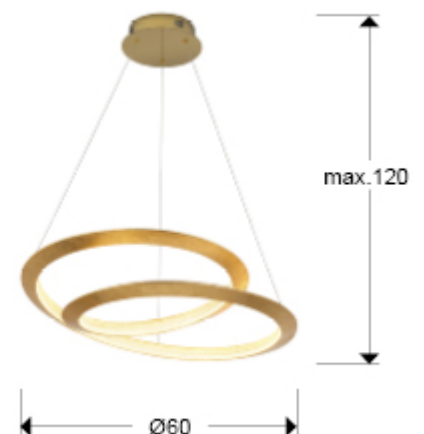

Eternity

165723

Recommended product

Pendants

Lamp made of metal finished in gold leaves and gold plating. Diffuser of clear acrylic pieces. 45W LED, 2,465 lm, 3,000 K. DIMMABLE.

This product uses LED driver with TRIAC type and 0-10V dimming. It can be dimmed using a LED wall dimmer with these features. · This lamp is supplied with GRAVITY TOGGLES, to improve ceiling fixing.

GENERAL INFORMATION

Catalogue: i42 Iluminación
Page: 108
EAN Code: 8435435336882
Type: Pendants
Collection: Eternity

SIZES

Sizes: Ø 60.0 ↑ 15.0 cm
Height when installed: 55.0/ max. 120.0 cm
Weight: 2.3 Kg

SIZES WITH PACKAGING

Weight: 4.2 Kg
Volume: 0.0890m³
Sizes: ↔ 65.0 ↓ 21.0 ↗ 65.0 cm

TECHNICAL INFORMATION

IP protection: IP 20
Electric class: Class 1
Maximum power: 45W
Voltage: 180/240 V
Frequency: 50/60 Hz
Colour temperature: 3,000 K
Average lifespan: 50,000 h
Power factor: >0.95
CRI: >80