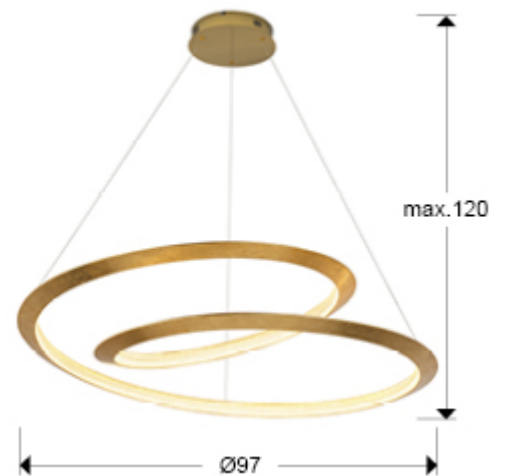

Eternity

165839

Pendants

Lamp made of metal, curved edge finished in golden leaves and golden canopy. Diffuser of clear acrylic pieces. 64W LED. 3,588 lm. 3,000 K.

This product uses a 0-10V dimmable LED driver. To dim the light use a LED wall dimmer with these features. · This lamp is supplied with GRAVITY TOGGLES, to improve ceiling fixing.

GENERAL INFORMATION

Catalogue: i42 Iluminación
Page: 109
EAN Code: 8435435336905
Type: Pendants
Collection: Eternity

SIZES

Sizes: Ø 97.0 ↑ 25.0 cm
Height when installed: 75.0/ max. 130.0 cm
Weight: 3.6 Kg

SIZES WITH PACKAGING

Weight: 8.2 Kg
Volume: 0.2970m³
Sizes: ↔ 103.0 ↑ 28.0 ↗ 103.0 cm

TECHNICAL INFORMATION

IP protection: IP 20
Electric class: Class 1
Maximum power: 64W
Voltage: 180/240 V
Frequency: 50/60 Hz
Colour temperature: 3,000 K
Average lifespan: 50,000 h
Power factor: >0.95
CRI: >80