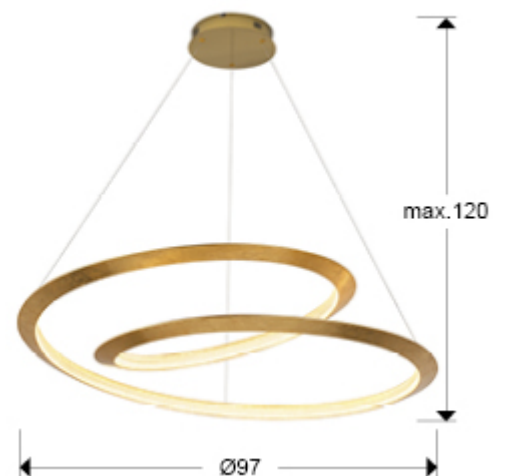

Eternity

165839

Pendants

Lamp made of metal, curved edge finished in golden leaves and golden canopy. Diffuser of clear acrylic pieces. 64W LED. 3,588 lm. 3,000 K.

This product uses a 0-10V dimmable LED driver. To dim the light use a LED wall dimmer with these features. · This lamp is supplied with GRAVITY TOGGLES, to improve ceiling fixing.

GENERAL INFORMATION

Catalogue: i42 Iluminación
Page: 109
EAN Code: 8435435336905
Type: Pendants
Collection: Eternity

SIZES

Sizes: Ø 97.0 ↑ 25.0 cm
Height when installed: 75.0/ max. 130.0 cm
Weight: 3.6 Kg

SIZES WITH PACKAGING

Weight: 8.2 Kg
Volume: 0.2970m³
Sizes: ↔ 103.0 ↑ 28.0 ↗ 103.0 cm

TECHNICAL INFORMATION

IP protection: IP 20
Electric class: Class 1
Maximum power: 64W
Voltage: 180/240 V
Frequency: 50/60 Hz
Colour temperature: 3,000 K
Average lifespan: 50,000 h
Power factor: >0.95
CRI: >80