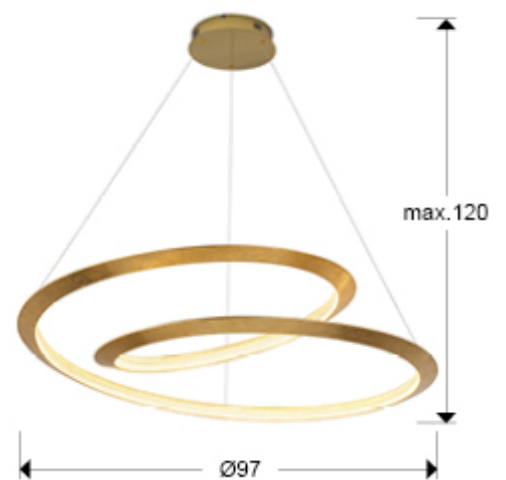

Eternity

165839D

Pendants

Lamp made of metal, curved edge finished in golden leaves and golden canopy. Diffuser of clear acrylic pieces. 64W LED. 3,588 lm. 3,000 K. DIMMABLE

This product uses a 0-10V dimmable LED driver, a dimmer and a radio frequency remote control.

GENERAL INFORMATION

Catalogue: i42 Iluminación
Page: 109
EAN Code: 8435435336912
Type: Pendants
Collection: Eternity

SIZES

Sizes: Ø 97.0 ↓ 25.0 cm
Height when installed: 75.0/ max. 130.0 cm
Weight: 3.6 Kg

SIZES WITH PACKAGING

Weight: 8.2 Kg
Volume: 0.2970m³
Sizes: ↔ 103.0 ↓ 28.0 ↗ 103.0 cm

TECHNICAL INFORMATION

IP protection: IP 20
Electric class: Class 1
Maximum power: 64W
Voltage: 180/240 V
Frequency: 50/60 Hz
Regulation: REMOTE CONTROL
Colour temperature: 3,000 K
Average lifespan: 50,000 h
Power factor: >0.95
CRI: >80