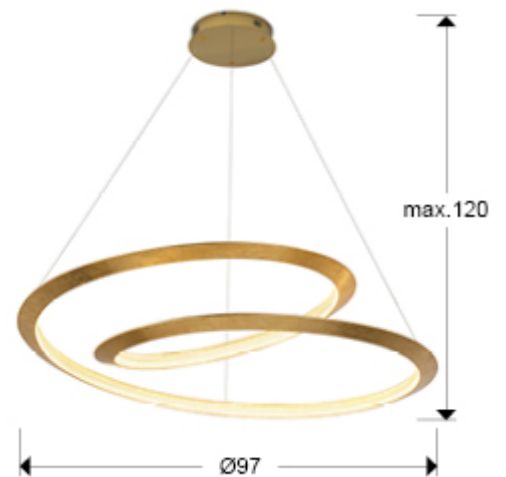

## Eternity

165839D

Pendants

Lamp made of metal, curved edge finished in golden leaves and golden canopy. Diffuser of clear acrylic pieces. 64W LED. 3,588 lm. 3,000 K. DIMMABLE

This product uses a 0-10V dimmable LED driver, a dimmer and a radio frequency remote control.

### SIZES

Sizes: Ø 97.0 ↓ 25.0 cm  
Height when installed: 75.0/ max. 130.0 cm  
Weight: 3.6 Kg

### SIZES WITH PACKAGING

Weight: 8.2 Kg  
Volume: 0.2970m<sup>3</sup>  
Sizes: ↔ 103.0 ↓ 28.0 ↗ 103.0 cm

---