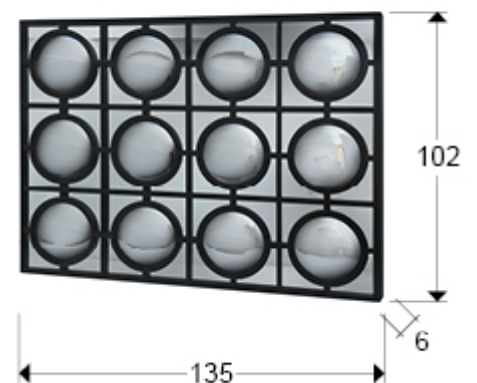

Vivaldi

185295

Mirrors with frame

Rectangular mirror framed in MDF lacquered in black. Divided into 12 panels with a mirror background and central convex spherical plate.

GENERAL INFORMATION

EAN Code: 8435435331900

Type: Mirrors with frame

Collection: Vivaldi

SIZES

Sizes: ↔ 135.0 ↓ 102.0 ↗ 6.0 cm
Weight: 32.2 Kg

SIZES WITH PACKAGING

Weight: 36.0 Kg
Volume: 0.3450m³
Sizes: ↔ 154.0 ↓ 118.0 ↗ 19.0 cm

ADDITIONAL INFORMATION

Material: MDF, glass
Finish: Black, mirror