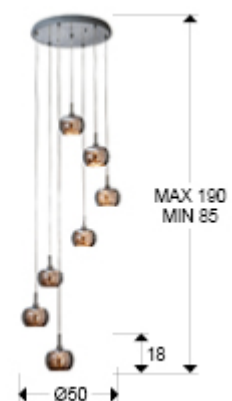

Arian

193453D

Pendants

Lamp of 7 lights made of steel, bright finish. Shimmered glass shades with crystal beads stripes inside. DIMMABLE. Remote control included.

This product uses a dimmer and a radio frequency remote control..For markets with 110v voltage, this product will be delivered with G9 bulb for 110v. -This item includes 7 G9 LED 4.5W. DIMABLE

GENERAL INFORMATION

Catalogue: I38 Iluminación
Page: 243
EAN Code: 8435435323653
Type: Pendants
Collection: Arian

SIZES

Sizes: \varnothing 50.0 \updownarrow 170.0 cm
Height when installed: 85.0/ max. 190.0 cm
Weight: 5.5 Kg

SIZES WITH PACKAGING

Weight: 6.9 Kg
Volume: 0.0640m³
Sizes: \leftrightarrow 51.0 \updownarrow 26.0 \nearrow 48.0 cm

TECHNICAL INFORMATION

Energy class: A+
IP protection: IP 20
Electric class: Class 1
Maximum power: 7x10W
Voltage: 220/240 V
Frequency: 50 Hz
Dimmable: YES
Regulation: REMOTE CONTROL

ADDITIONAL INFORMATION

Material: Metal and glass
Finish: Chromed, shimmered and clear
Assembling time by customer: 7 min
Cable colour: clear