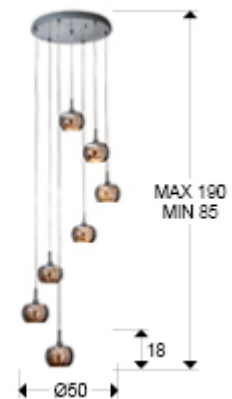

Arian

Pendants

193453D

Lamp of 7 lights made of steel, bright finish. Shimmered glass shades with crystal beads stripes inside. DIMMABLE. Remote control included.

This product uses a dimmer and a radio frequency remote control. -This item includes 7 G9 LED 4.5W. DIMABLE

GENERAL INFORMATION

Catalogue: I38 Iluminación
Page: 243
EAN Code: 8435435323653
Type: Pendants
Collection: Arian

SIZES

Sizes: \varnothing 50.0 \updownarrow 170.0 cm
Height when installed: 85.0/ max. 190.0 cm
Weight: 5.5 Kg

SIZES WITH PACKAGING

Weight: 6.9 Kg
Volume: 0.0640m³
Sizes: \leftrightarrow 51.0 \updownarrow 26.0 \nearrow 48.0 cm

TECHNICAL INFORMATION

Energy class: A+
IP protection: IP 20
Electric class: Class 1
Maximum power: 7x42W
Voltage: 220/240 V
Frequency: 50 Hz
Dimmable: YES
Regulation: REMOTE CONTROL

ADDITIONAL INFORMATION

Material: Metal and glass
Finish: Chromed, shimmered and clear
Assembling time by customer: 7 min
Cable colour: clear