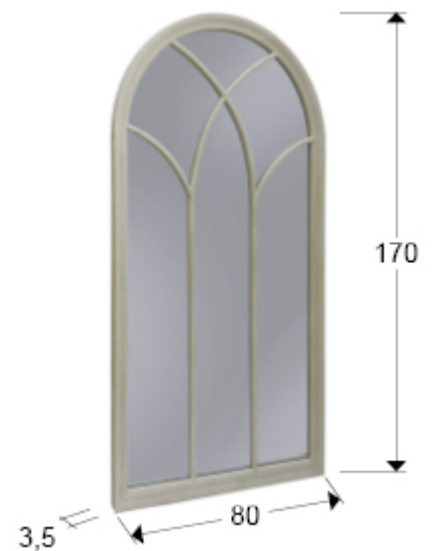

Duomo

194624

Mirrors with frame

Mirror with semicircular arch. Wood frame lacquered in patinated white.

GENERAL INFORMATION

Catalogue: M37 Mobiliario y Decoración
Page: 94
EAN Code: 8435435331917
Type: Mirrors with frame
Collection: Duomo

SIZES

Sizes: ↔ 80.0 ↓ 170.0 ↗ 3.5 cm
Weight: 16.0 Kg

SIZES WITH PACKAGING

Weight: 20.0 Kg
Volume: 0.1910m³
Sizes: ↔ 88.0 ↓ 181.0 ↗ 12.0 cm

ADDITIONAL INFORMATION

Material: Wood, glass
Finish: Patinated white, mirror