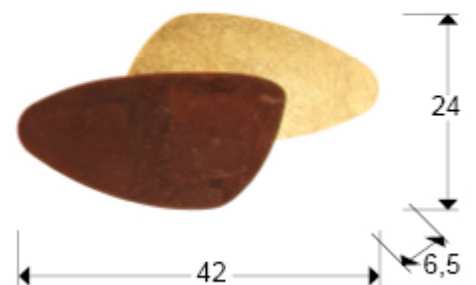

SIZES

Sizes: ↔ 42.0 ↓ 24.0 ↗ 6.5 cm
Weight: 0.9 Kg

SIZES WITH PACKAGING

Weight: 1.3 Kg
Volume: 0.0210m³
Sizes: ↔ 52.0 ↓ 12.0 ↗ 34.0 cm