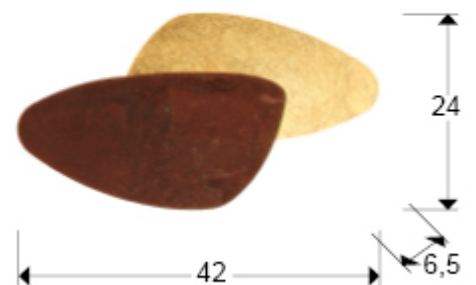

Contra

208765

Wall lamps

Wall lamp made of metal, GOLD LEAF and brown oxide COR-TEN steel finish. 12W LED. 1576 lm. 3000 K.

GENERAL INFORMATION

Catalogue: i42 Iluminación
Page: 115
EAN Code: 8435435330668
Type: Wall lamps
Collection: Contra

SIZES

Sizes: ↔ 42.0 ↓ 24.0 ↗ 6.5 cm
Weight: 0.9 Kg

SIZES WITH PACKAGING

Weight: 1.3 Kg
Volume: 0.0210m³
Sizes: ↔ 52.0 ↓ 12.0 ↗ 34.0 cm

TECHNICAL INFORMATION

IP protection: IP 20
Electric class: Class 1
Maximum power: 12W
Voltage: 220/240 V
Frequency: 50/60 Hz
Colour temperature: 3,000 K
Average lifespan: 25,000 h
Power factor: >0.57
CRI: >80