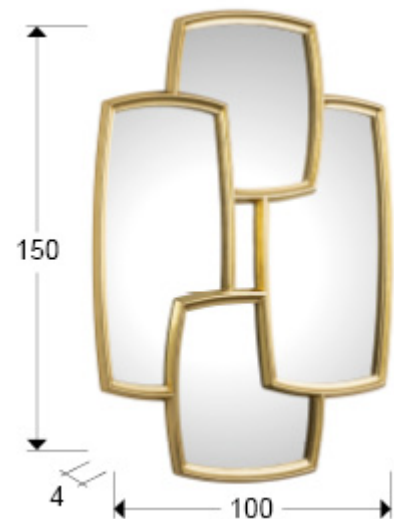

Dorian 209137

Mirrors with frame

Mirror with frame made of molded PU, finished in GOLD LEAF. Ready to hang in horizontal or vertical position.

GENERAL INFORMATION

Catalogue: M41 Mobiliario y Decoración
Page: 110
EAN Code: 8435435331924
Type: Mirrors with frame
Collection: Dorian

SIZES

Sizes: ↔ 100.0 ↓ 150.0 ↗ 4.0 cm
Weight: 15.4 Kg

SIZES WITH PACKAGING

Weight: 19.4 Kg
Volume: 0.3320m³
Sizes: ↔ 167.0 ↓ 117.0 ↗ 17.0 cm

ADDITIONAL INFORMATION

Material: Polyuretane, glass
Finish: GOLD LEAF, mirror