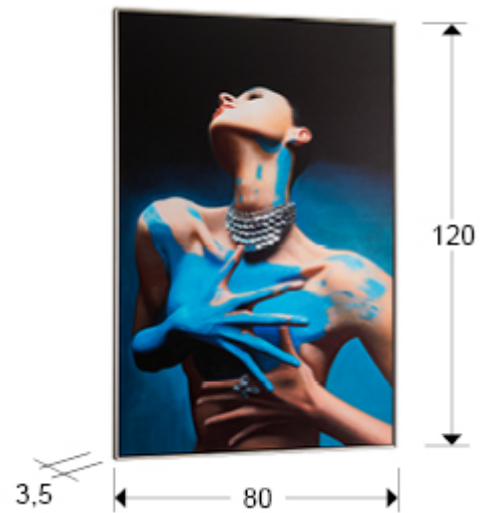

211581

>>ITEM CANCELLED

GENERAL INFORMATION

Catalogue: M41 Mobiliario y Decoración
Page: 60
EAN Code: 8435435330538

SIZES

Sizes: ↔ 80.0 ↓ 120.0 ↗ 3.5 cm
Weight: 2.6 Kg

SIZES WITH PACKAGING

Weight: 4.7 Kg
Volume: 0.0810m³
Sizes: ↔ 86.0 ↓ 125.0 ↗ 7.5 cm

ADDITIONAL INFORMATION

Material: Printed canvas, MDF frame
Finish: Printed, silver and black frame