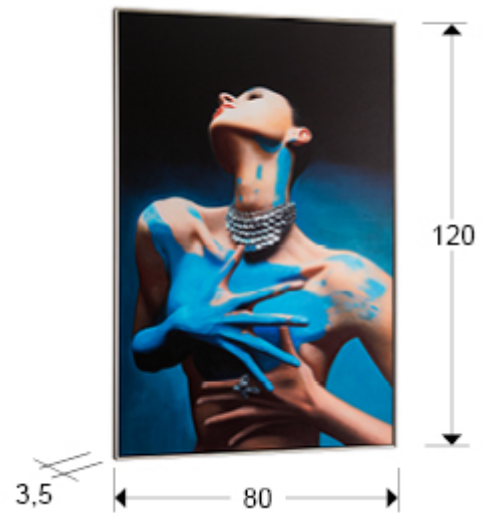

## SIZES

Sizes: ↔ 80.0 ↓ 120.0 ↗ 3.5 cm  
Weight: 2.6 Kg

## SIZES WITH PACKAGING

Weight: 4.7 Kg  
Volume: 0.0810m<sup>3</sup>  
Sizes: ↔ 86.0 ↓ 125.0 ↗ 7.5 cm

## ADDITIONAL INFORMATION

Material: Printed canvas, MDF frame  
Finish: Printed, silver and black frame