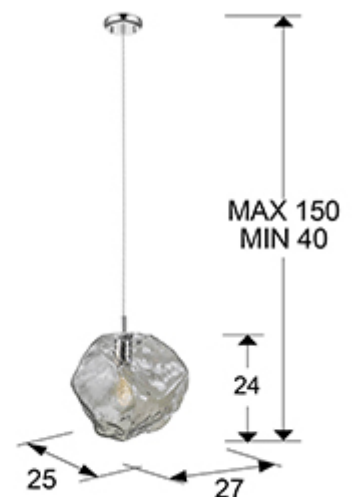

Petra 213111

1 Light Pendants

Lamp of 1 light, made of metal, chrome finish. Large glass shade in light smoke tonality. Adjustable in length.

·This item includes 1 E27 LED 8W. DIMABLE This lamp is supplied with GRAVITY TOGGLES, to improve ceiling fixing.

GENERAL INFORMATION

Catalogue: i42 Iluminación
 Page: 229
 EAN Code: 8435435328573
 Type: 1 Light Pendants
 Collection: Petra

SIZES

Sizes: → 27.0 ↓ 29.0 ↗ 25.0 cm
 Height when installed: 40.0/ max. 150.0 cm
 Weight: 1.7 Kg

SIZES WITH PACKAGING

Weight: 2.6 Kg
 Volume: 0.0450m³
 Sizes: → 32.0 ↓ 44.0 ↗ 32.0 cm

TECHNICAL INFORMATION

Energy class: A+
IP protection: IP 20
Electric class: Class 1
Maximum power: 40W
Voltage: 220/240 V
Frequency: 50/60 Hz

ADDITIONAL INFORMATION

Material: Metal, glass
Finish: Chromed, light smoke
Assembling time by customer: 5 min
Cable colour: clear