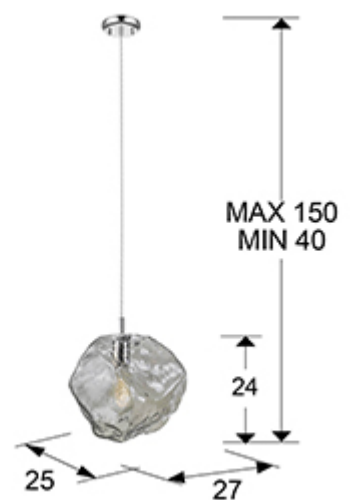

Petra 213111

1 Light Pendants

Lamp of 1 light, made of metal, chrome finish. Large glass shade in light smoke tonality. Adjustable in length.

For markets with 110v voltage, the product will be shipped without bulbs. This item includes 1 E27 LED 8W. DIMABLE This lamp is supplied with GRAVITY TOGGLES, to improve ceiling fixing.

GENERAL INFORMATION

Catalogue: i42 Iluminación
 Page: 229
 EAN Code: 8435435328573
 Type: 1 Light Pendants
 Collection: Petra

SIZES

Sizes: ↔ 27.0 ↓ 29.0 ↗ 25.0 cm
 Height when installed: 40.0/ max. 150.0 cm
 Weight: 1.7 Kg

SIZES WITH PACKAGING

Weight: 2.6 Kg
 Volume: 0.0450m³
 Sizes: ↔ 32.0 ↓ 44.0 ↗ 32.0 cm

TECHNICAL INFORMATION

Energy class: A+
IP protection: IP 20
Electric class: Class 1
Maximum power: 20W
Voltage: 220/240 V
Frequency: 50/60 Hz

ADDITIONAL INFORMATION

Material: Metal, glass
Finish: Chromed, light smoke
Assembling time by customer: 5 min
Cable colour: clear