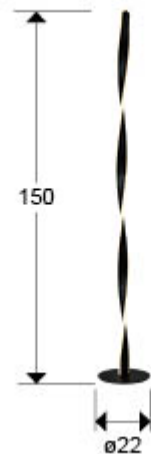

Twist

219204

Floor lamps

Floor lamp made of metal finished in matt black. Opal silicone diffuser. 40W, 2600 lm, 3000K.

GENERAL INFORMATION

EAN Code: 8435435341855

Type: Floor lamps

Collection: Twist

SIZES

Sizes: \varnothing 22.0 \updownarrow 150.0 cm
Weight: 2.7 Kg

SIZES WITH PACKAGING

Weight: 4.2 Kg
Volume: 0.0630m³
Sizes: \leftrightarrow 154.0 \updownarrow 14.0 \nearrow 29.0 cm

TECHNICAL INFORMATION

IP protection: IP 20
Electric class: Class 3
Maximum power: 40W
Voltage: 24 V
Frequency: 50/60 Hz
Colour temperature: 3,000 K
Average lifespan: 50,000 h
Power factor: >0.95
CRI: >80

ADDITIONAL INFORMATION