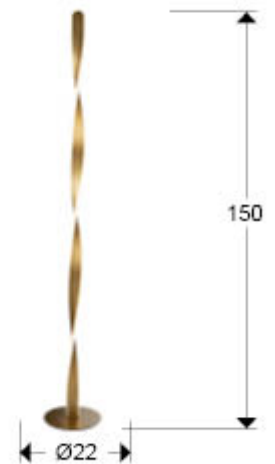

## Twist

219213

Floor lamps

Recommended product

Floor lamp made of metal with a brushed gold finish. Opal silicone diffuser. 40W, 2600lm, 3000k

### GENERAL INFORMATION

Catalogue: i42 Iluminación  
Page: 79  
EAN Code: 8435435338855  
Type: Floor lamps  
Collection: Twist

### SIZES

Sizes: Ø 22.0 ↑ 150.0 cm  
Weight: 2.7 Kg

### SIZES WITH PACKAGING

Weight: 4.2 Kg  
Volume: 0.0630m<sup>3</sup>  
Sizes: ↔ 154.0 ↑ 14.0 ↗ 29.0 cm

---