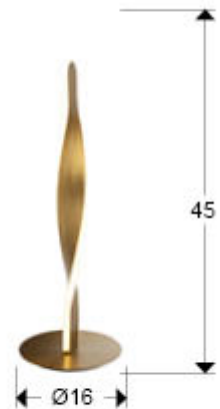

Twist

219473

Table lamps

Recommended product

Table lamp made of metal with a brushed gold finish. Opal silicone diffuser. 12W, 850lm, 3000k

GENERAL INFORMATION

Catalogue: i42 Iluminación
Page: 78
EAN Code: 8435435338879
Type: Table lamps
Collection: Twist

SIZES

Sizes: Ø 16.0 ↑ 45.0 cm
Weight: 1.0 Kg

SIZES WITH PACKAGING

Weight: 1.6 Kg
Volume: 0.0270m³
Sizes: ↔ 23.0 ↑ 51.0 ↗ 23.0 cm

TECHNICAL INFORMATION

IP protection: IP 20
Electric class: Class 3
Maximum power: 12W
Voltage: 24 V
Frequency: 50/60 Hz
Colour temperature: 3,000 K
Average lifespan: 50,000 h
Power factor: >0.95
CRI: >80