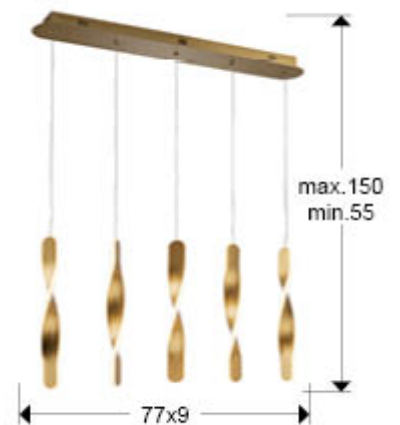

## Twist

Pendants

219527

Lamp of 5 lights made of metal with a brushed gold finish.  
Opal silicone diffuser. 50W,3400lm, 3000k. DIMMABLE

This product uses LED driver with TRIAC type and 0-10V dimming. It can be dimmed using a LED wall dimmer with these features. - This lamp is supplied with GRAVITY TOGGLES, to improve ceiling fixing.

### GENERAL INFORMATION

Catalogue: i42 Iluminación  
Page: 76  
EAN Code: 8435435338886  
Type: Pendants  
Collection: Twist

### SIZES

Sizes: ↔ 77.0 ↓ 41.0 ↗ 9.0 cm  
Height when installed: 55.0/ max. 150.0 cm  
Weight: 2.4 Kg

### SIZES WITH PACKAGING

Weight: 3.1 Kg  
Volume: 0.0190m<sup>3</sup>  
Sizes: ↔ 88.0 ↓ 13.0 ↗ 17.0 cm

---