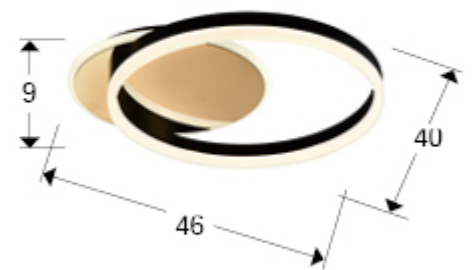

Oriel

226387

Flush Ceiling Lamps

Recommended product

Ceiling or wall lamp, made in steel, gold finish and aluminium finished in matt black. Opal acrylic diffuser. 38W LED. 1400 lm. 3000 K.

· This lamp is supplied with GRAVITY TOGGLES, to improve ceiling fixing.

GENERAL INFORMATION

Catalogue: i42 Iluminación
Page: 85
EAN Code: 8435435333409
Type: Flush Ceiling Lamps
Collection: Oriel

SIZES

Sizes: → 46.0 ↓ 9.0 ↗ 40.0 cm
Weight: 2.3 Kg

SIZES WITH PACKAGING

Weight: 3.9 Kg
Volume: 0.0280m³
Sizes: → 46.0 ↓ 12.0 ↗ 51.0 cm