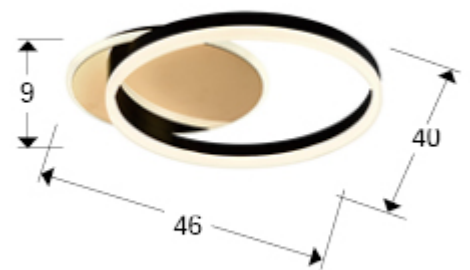

Oriel 226387

Flush Ceiling Lamps

Recommended product

Ceiling or wall lamp, made in steel, gold finish and aluminium finished in matt black. Opal acrylic diffuser. 38W LED. 1400 lm. 3000 K.

110v version available. · This lamp is supplied with GRAVITY TOGGLES, to improve ceiling fixing.

GENERAL INFORMATION

Catalogue: i42 Iluminación
Page: 85
EAN Code: 8435435333409
Type: Flush Ceiling Lamps
Collection: Oriel

SIZES

Sizes: → 46.0 ↓ 9.0 ↗ 40.0 cm
Weight: 2.3 Kg

SIZES WITH PACKAGING

Weight: 3.9 Kg
Volume: 0.0280m³
Sizes: → 46.0 ↓ 12.0 ↗ 51.0 cm