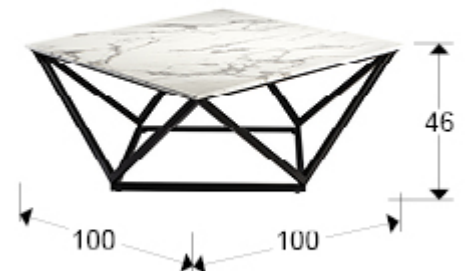

Luma

Side tables

246729

Square coffee table, made of metal finished in matt black.
Top of artificial stone finished in veined white.

GENERAL INFORMATION

Catalogue: M41 Mobiliario y Decoración
Page: 170
EAN Code: 8435435333331
Type: Side tables
Collection: Luma

SIZES

Sizes: ↔ 100.0 ↓ 46.0 ↗ 100.0 cm
Weight: 44.7 Kg
Packaging weight 1: 9.0 Kg
Packaging weight 2: 35.7 Kg

SIZES WITH PACKAGING

Weight: 55.8 Kg
Volume: 0.5940m³
Number of cartons: 2
Sizes of carton No.1: ↔ 99.0 ↓ 47.0 ↗ 99.0 cm
Sizes of carton No.2: ↔ 110.0 ↓ 11.0 ↗ 110.0 cm