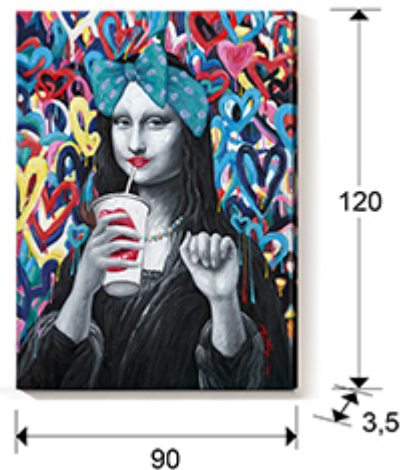

Gioconda

Paintings

253987

Painting made in acrylic, on stretcher.

GENERAL INFORMATION

Catalogue: M41 Mobiliario y Decoración
Page: 52
EAN Code: 8435435330415
Type: Paintings
Collection: Gioconda

SIZES

Sizes: ↔ 90.0 ↓ 120.0 ↗ 3.5 cm
Weight: 2.3 Kg

SIZES WITH PACKAGING

Weight: 4.8 Kg
Volume: 0.0730m³
Sizes: ↔ 96.0 ↓ 126.0 ↗ 6.0 cm

ADDITIONAL INFORMATION

Material: Acrylic painting on canvas