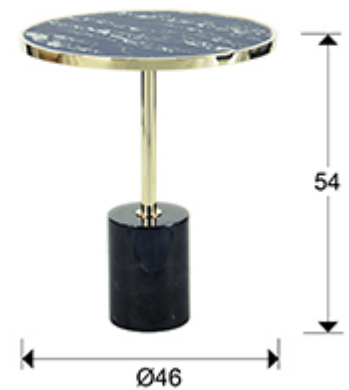

Dekala

258203

Side tables

Side table made of stainless steel, golden finish. Black marble base and tempered glass top finished imitating black marble.

GENERAL INFORMATION

Catalogue: M41 Mobiliario y Decoración
Page: 176
EAN Code: 8435435329716
Type: Side tables
Collection: Dekala

SIZES

Sizes: Ø 46.0 ↓ 54.0 cm
Weight: 12.8 Kg
Packaging weight 1: 9.6 Kg
Packaging weight 2: 3.2 Kg

SIZES WITH PACKAGING

Weight: 15.0 Kg
Volume: 0.0430m³
Number of cartons: 2
Sizes of carton No.1: ↔ 21.0 ↓ 26.0 ↗ 21.0 cm
Sizes of carton No.2: ↔ 49.0 ↓ 49.0 ↗ 13.0 cm

ADDITIONAL INFORMATION

Material: Steel, tempered glass, marble
Finish: Golden, black marble
Assembling time by customer: 5 min