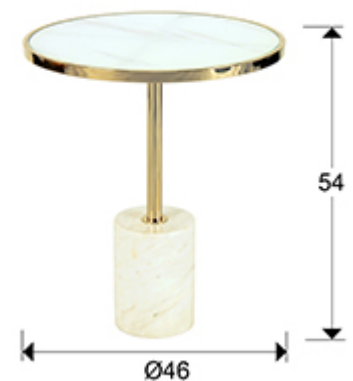

Dekala

258210

Side tables

Side table made of stainless steel, golden finish. White marble base and tempered glass top finished imitating white marble.

GENERAL INFORMATION

Catalogue: M43 Decoracion, espejos y mob
Page: 172
EAN Code: 8435435329723
Type: Side tables
Collection: Dekala

SIZES

Sizes: Ø 46.0 ↓ 54.0 cm
Weight: 12.8 Kg
Packaging weight 1: 9.6 Kg
Packaging weight 2: 3.2 Kg

SIZES WITH PACKAGING

Weight: 14.0 Kg
Volume: 0.0400m³
Number of cartons: 2
Sizes of carton No.1: ↔ 21.0 ↓ 26.0 ↗ 21.0 cm
Sizes of carton No.2: ↔ 50.0 ↓ 12.0 ↗ 48.0 cm

ADDITIONAL INFORMATION

Material: Steel, tempered glass, marble
Finish: Golden, white marble
Assembling time by customer: 5 min