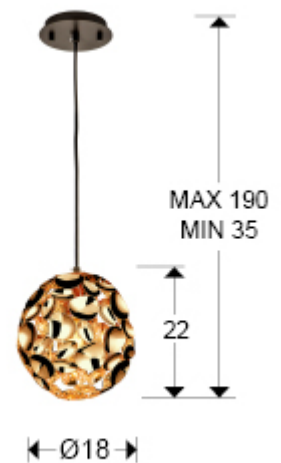

Narisa

266035N

1 Light Pendants

Recommended product

Lamp of 1 light made of metal with rose gold plated and dark brown paint. Adjustable in length.

.This item includes 1 E27 LED 7W. DIMABLE This lamp is supplied with GRAVITY TOGGLES, to improve ceiling fixing.

GENERAL INFORMATION

Catalogue: i42 Iluminación
 Page: 234
 EAN Code: 8435435322076
 Type: 1 Light Pendants
 Collection: Narisa

SIZES

Sizes: Ø 18.0 ↓ 22.0 cm
 Height when installed: 35.0/ max. 190.0 cm
 Weight: 1.2 Kg

SIZES WITH PACKAGING

Weight: 1.4 Kg
 Volume: 0.0140m³
 Sizes: ↔ 21.0 ↓ 31.0 ↗ 21.0 cm

TECHNICAL INFORMATION

Energy class: A+
IP protection: IP 20
Electric class: Class 1
Maximum power: 60W
Voltage: 110/220 V
Frequency: 50/60 Hz

ADDITIONAL INFORMATION

Material: Metal
Finish: Rose gold plated, brown lacquer
Cable colour: Black