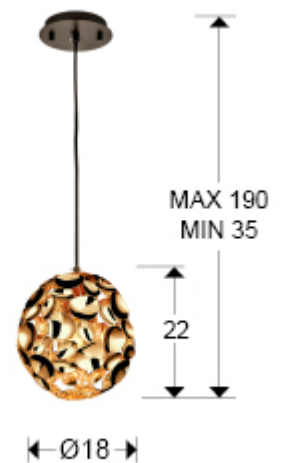

## Narisa

266035N

1 Light Pendants

Recommended product

Lamp of 1 light made of metal with rose gold plated and dark brown paint. Adjustable in length.

.This item includes 1 E27 LED 7W. DIMABLE This lamp is supplied with GRAVITY TOGGLES, to improve ceiling fixing.

### SIZES

Sizes:  $\varnothing$  18.0  $\downarrow$  22.0 cm  
Height when installed: 35.0/ max. 190.0 cm  
Weight: 1.2 Kg

### SIZES WITH PACKAGING

Weight: 1.4 Kg  
Volume: 0.0140m<sup>3</sup>  
Sizes:  $\leftrightarrow$  21.0  $\downarrow$  31.0  $\swarrow$  21.0 cm

---