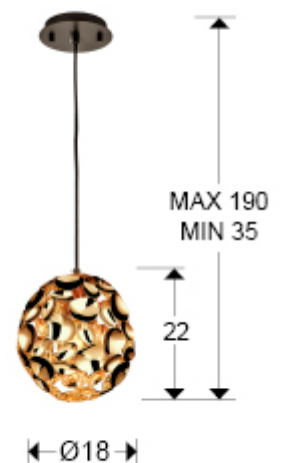

Narisa

266035N

1 Light Pendants

Lamp of 1 light made of metal with rose gold plated and dark brown paint. Adjustable in length.

·This item includes 1 E27 LED 7W. DIMABLE This lamp is supplied with GRAVITY TOGGLES, to improve ceiling fixing.

GENERAL INFORMATION

Catalogue: i42 Iluminación
Page: 234
EAN Code: 8435435322076
Type: 1 Light Pendants
Collection: Narisa

SIZES

Sizes: \varnothing 18.0 \updownarrow 22.0 cm
Height when installed: 35.0/ max. 190.0 cm
Weight: 1.2 Kg

SIZES WITH PACKAGING

Weight: 1.4 Kg
Volume: 0.0140m³
Sizes: \leftrightarrow 21.0 \updownarrow 31.0 \nearrow 21.0 cm

TECHNICAL INFORMATION

Energy class: A+
IP protection: IP 20
Electric class: Class 1
Maximum power: 60W
Voltage: 110/220 V
Frequency: 50/60 Hz

ADDITIONAL INFORMATION

Material: Metal
Finish: Rose gold plated, brown lacquer
Cable colour: Black