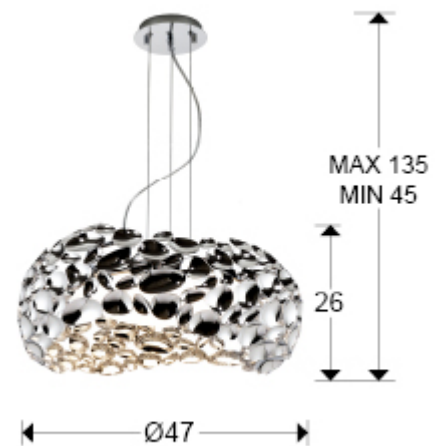

Narisa

266284

Recommended product

Pendants

Lamp of 5 lights made of chromed metal. Inner acrylic diffuser. Adjustable in height.

·This item includes 5 G9 LED 6W This lamp is supplied with GRAVITY TOGGLES, to improve ceiling fixing.

GENERAL INFORMATION

Catalogue: i42 Iluminación
Page: 241
EAN Code: 8435435318734
Type: Pendants
Collection: Narisa

SIZES

Sizes: Ø 47.0 ↑ 26.0 cm
Height when installed: 45.0/ max. 135.0 cm
Weight: 3.9 Kg

SIZES WITH PACKAGING

Weight: 5.4 Kg
Volume: 0.0750m³
Sizes: ↔ 50.0 ↓ 30.0 ↗ 50.0 cm

TECHNICAL INFORMATION

Energy class: A+
IP protection: IP 20
Electric class: Class 1
Maximum power: 5x10W
Voltage: 220/240 V
Frequency: 50/60 Hz

ADDITIONAL INFORMATION

Material: Metal, acrylic
Finish: Chromed, opal
Cable colour: Clear