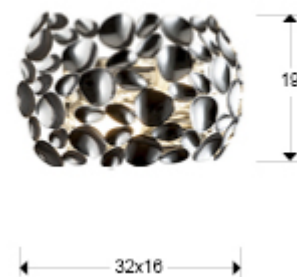

Narisa

266724

Wall lamps

Wall lamp of 2 lights made of chromed metal.

.This item includes 2 E14 LED 7W. DIMABLE

GENERAL INFORMATION

Catalogue: i42 Iluminación
Page: 240
EAN Code: 8435435318871
Type: Wall lamps
Collection: Narisa

SIZES

Sizes: → 32.0 ↓ 19.0 ↗ 16.0 cm
Weight: 1.2 Kg

SIZES WITH PACKAGING

Weight: 1.6 Kg
Volume: 0.0150m³
Sizes: → 33.0 ↓ 20.0 ↗ 23.0 cm

TECHNICAL INFORMATION

Energy class: A+
IP protection: IP 20
Electric class: Class 1
Maximum power: 2x20W
Voltage: 110/220 V
Frequency: 50/60 Hz

ADDITIONAL INFORMATION

Material: Metal
Finish: Chromed
Cable colour: clear