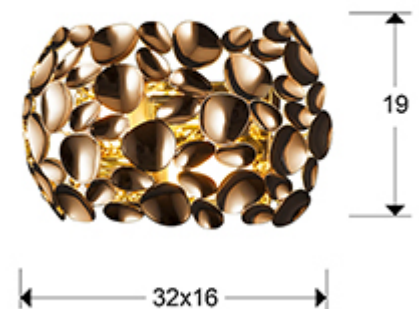

Narisa

Wall lamps

266782N

Wall lamp of 2 lights made metal with rose gold plating.

·This item includes 2 E14 LED 7W. DIMABLE

GENERAL INFORMATION

Catalogue: i42 Iluminación
Page: 237
EAN Code: 8435435322113
Type: Wall lamps
Collection: Narisa

SIZES

Sizes: ↔ 32.0 ↓ 19.0 ↗ 16.0 cm
Weight: 1.2 Kg

SIZES WITH PACKAGING

Weight: 1.7 Kg
Volume: 0.0210m³
Sizes: ↔ 36.0 ↓ 22.0 ↗ 26.0 cm

TECHNICAL INFORMATION

Energy class: A+
IP protection: IP 20
Electric class: Class 1
Maximum power: 2x20W
Voltage: 110/220 V
Frequency: 50/60 Hz

ADDITIONAL INFORMATION

Material: Metal
Finish: Gold rose plated