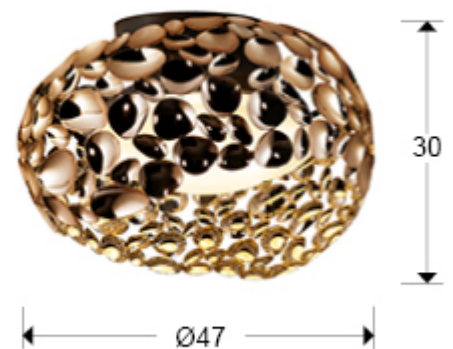

Narisa

266822N

Flush Ceiling Lamps

Ceiling lamp of 5 lights made of metal with rose gold plating and dark brown paint. Inner acrylic diffuser.

Recommended product

For markets with 110v voltage, this product will be delivered with G9 bulb for 110v. -This item includes 5 G9 LED 6W This lamp is supplied with GRAVITY TOGGLES, to improve ceiling fixing.

GENERAL INFORMATION

Catalogue: i42 Iluminación
Page: 236
EAN Code: 8435435322120
Type: Flush Ceiling Lamps
Collection: Narisa

SIZES

Sizes: \varnothing 47.0 \updownarrow 30.0 cm
Weight: 4.3 Kg

SIZES WITH PACKAGING

ADDITIONAL INFORMATION

Material: Metal, acrylic
Finish: Rose gold plated, brown, opal