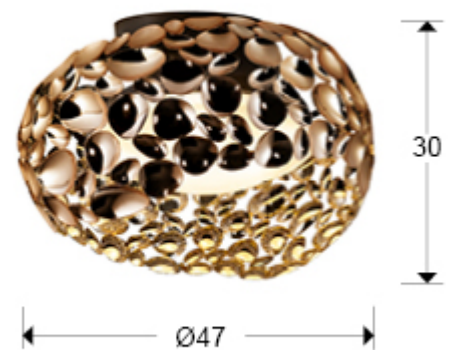

Narisa 266822N

Flush Ceiling Lamps

Ceiling lamp of 5 lights made of metal with rose gold plating and dark brown paint. Inner acrylic diffuser.

·This item includes 5 G9 LED 6W This lamp is supplied with GRAVITY TOGGLES, to improve ceiling fixing.

GENERAL INFORMATION

Catalogue: i42 Iluminación
Page: 236
EAN Code: 8435435322120
Type: Flush Ceiling Lamps
Collection: Narisa

SIZES

Sizes: Ø 47.0 ↑ 30.0 cm
Weight: 4.3 Kg

SIZES WITH PACKAGING

Weight: 6.1 Kg
Volume: 0.0880m³
Sizes: ↔ 50.0 ↑ 35.0 ↗ 50.0 cm

TECHNICAL INFORMATION

Energy class: A+
IP protection: IP 20
Electric class: Class 1
Maximum power: 5x10W
Voltage: 220/240 V
Frequency: 50/60 Hz

ADDITIONAL INFORMATION

Material: Metal, acrylic
Finish: Rose gold plated, brown, opal