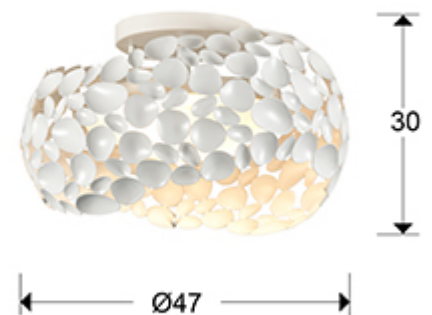

## Narisa 266847

Flush Ceiling Lamps

Ceiling lamp of 5 lights made of metal. Matt white lacquered finish. Inner acrylic diffuser.

For markets with 110v voltage, this product will be delivered with G9 bulb for 110v. -This item includes 5 G9 LED 6W This lamp is supplied with GRAVITY TOGGLES, to improve ceiling fixing.

### SIZES

Sizes: Ø 47.0 ↓ 30.0 cm  
Weight: 3.9 Kg

### SIZES WITH PACKAGING

Weight: 5.5 Kg  
Volume: 0.0880m<sup>3</sup>  
Sizes: ↔ 50.0 ↓ 35.0 ↗ 50.0 cm

---

## ADDITIONAL INFORMATION

Material: Metal, acrylic  
Finish: Matt white, opal  
Cable colour: clear