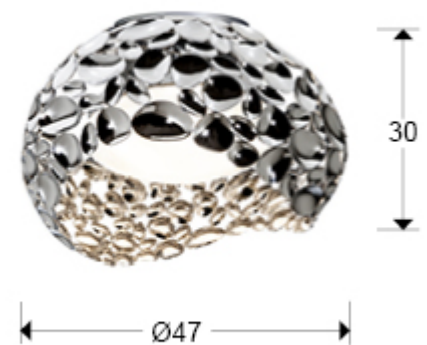

Narisa 266866

Flush Ceiling Lamps

Ceiling lamp of 5 lights made of chromed metal. Inner acrylic diffuser.

·This item includes 5 G9 LED 6W This lamp is supplied with GRAVITY TOGGLES, to improve ceiling fixing.

GENERAL INFORMATION

Catalogue: i42 Iluminación
Page: 240
EAN Code: 8435435318925
Type: Flush Ceiling Lamps
Collection: Narisa

SIZES

Sizes: Ø 47.0 ↑ 30.0 cm
Weight: 3.9 Kg

SIZES WITH PACKAGING

Weight: 5.5 Kg
Volume: 0.0850m³
Sizes: ↔ 50.0 ↑ 34.0 ↗ 50.0 cm

TECHNICAL INFORMATION

Energy class: A+
IP protection: IP 20
Electric class: Class 1
Maximum power: 5x10W
Voltage: 220/240 V
Frequency: 50/60 Hz

ADDITIONAL INFORMATION

Material: Metal, acrylic
Finish: Chromed, opal
Cable colour: clear