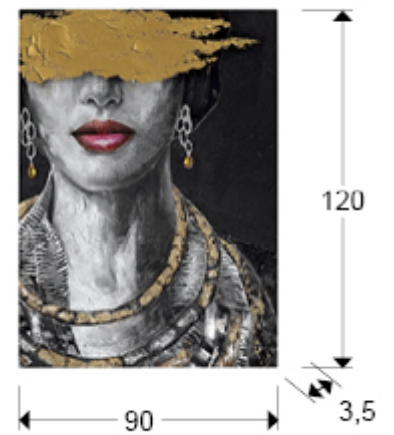

## SIZES

Sizes: ↔ 90.0 ↓ 120.0 ↗ 3.5 cm  
Weight: 2.4 Kg

## SIZES WITH PACKAGING

Weight: 4.2 Kg  
Volume: 0.0720m<sup>3</sup>  
Sizes: ↔ 96.0 ↓ 125.0 ↗ 6.0 cm