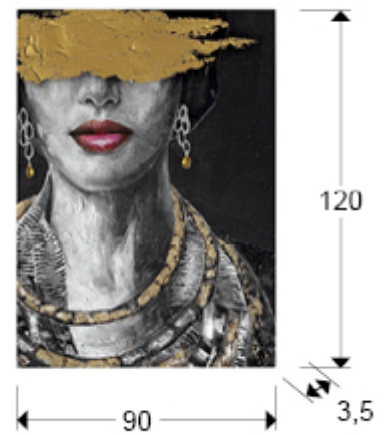

274067

>>ITEM CANCELLED

GENERAL INFORMATION

Catalogue: M41 Mobiliario y Decoración
Page: 42
EAN Code: 8435435331450

SIZES

Sizes: ↔ 90.0 ↓ 120.0 ↗ 3.5 cm
Weight: 2.4 Kg

SIZES WITH PACKAGING

Weight: 4.2 Kg
Volume: 0.0720m³
Sizes: ↔ 96.0 ↓ 125.0 ↗ 6.0 cm

ADDITIONAL INFORMATION

Material: Acrylic painting on canvas