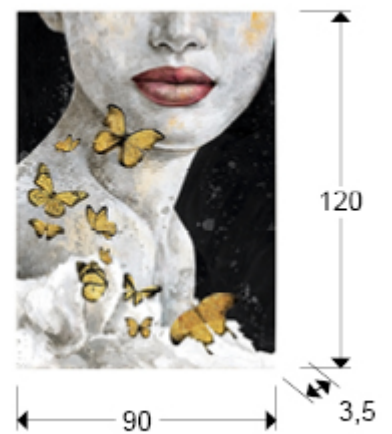

Imagine

Paintings

279215

Painting made in acrylic with golden details, set on stretcher.

GENERAL INFORMATION

Catalogue: M41 Mobiliario y Decoración
Page: 43
EAN Code: 8435435331467
Type: Paintings
Collection: Imagine

SIZES

Sizes: ↔ 90.0 ↓ 120.0 ↗ 3.5 cm
Weight: 2.3 Kg

SIZES WITH PACKAGING

Weight: 4.1 Kg
Volume: 0.0720m³
Sizes: ↔ 96.0 ↓ 125.0 ↗ 6.0 cm

ADDITIONAL INFORMATION

Material: Acrylic painting on canvas