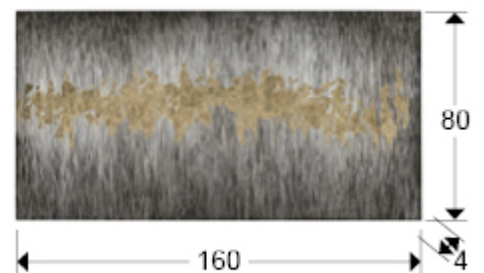

## Sendero

Paintings

285179

Painting made in acrylic with GOLD LEAF details, set on stretcher.

### SIZES

Sizes: ↔ 160.0 ↓ 80.0 ↗ 4.0 cm  
Weight: 2.2 Kg

### ADDITIONAL INFORMATION

Material: Acrylic painting on canvas