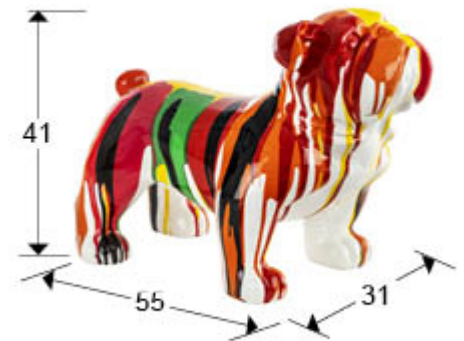

Otto 285257
Decorative figures

Bulldog figure, medium size, made of resin. Suitable for outdoors. Decoration: glossy white paint with colour streams

GENERAL INFORMATION

Catalogue: M43 Decoracion, espejos y mob
Page: 121
EAN Code: 8435435338237
Type: Decorative figures
Collection: Otto

SIZES

Sizes: ↔ 31.0 ↓ 41.0 ↗ 55.0 cm
Weight: 4.5 Kg

SIZES WITH PACKAGING

Weight: 5.6 Kg
Volume: 0.1110m³
Sizes: ↔ 58.0 ↓ 53.0 ↗ 36.0 cm

ADDITIONAL INFORMATION

Material: Resin
Finish: Colour paints