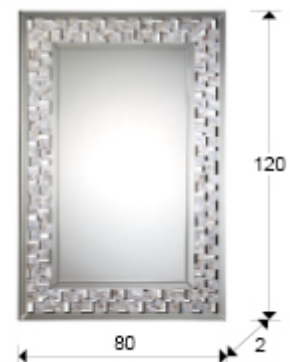

Nacar II

287693

Mirrors with frame

Rectangular mirror with beveled central mirror. Frame made with nacre pieces. MDF back finished in black colour. Ready to hang in horizontal or vertical position.

GENERAL INFORMATION

Catalogue: M34 Mobiliario y Decoración
Page: 153
EAN Code: 8435435319502
Type: Mirrors with frame
Collection: Nacar II

SIZES

Sizes: ↔ 80.0 ↓ 120.0 ↗ 2.0 cm
Weight: 15.5 Kg

SIZES WITH PACKAGING

Weight: 18.8 Kg
Volume: 0.1350m³
Sizes: ↔ 92.0 ↓ 133.0 ↗ 11.0 cm

ADDITIONAL INFORMATION

Material: Glass, nacre, MDF
Finish: Mirror, black