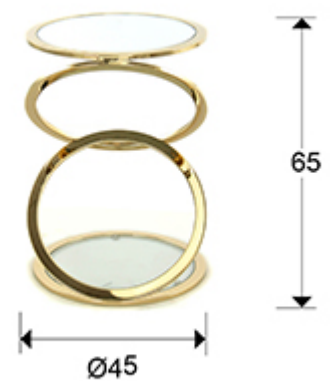

## Aros

Side tables

287760

Round side table, made of steel, bright golden finish. Top and lower shelf of mirror of 6 mm.

### GENERAL INFORMATION

Catalogue: M43 Decoracion, espejos y mob  
Page: 176  
EAN Code: 8435435326739  
Type: Side tables  
Collection: Aros

### SIZES

Sizes: Ø 45.0 ↓ 65.0 cm  
Weight: 6.4 Kg

### SIZES WITH PACKAGING

Weight: 8.2 Kg  
Volume: 0.1640m<sup>3</sup>  
Sizes: ↔ 48.0 ↓ 71.0 ↗ 48.0 cm