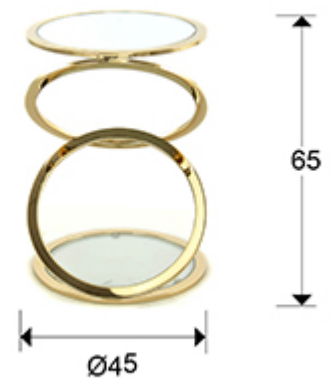

## Aros

Side tables

287760

Recommended product

Round side table, made of steel, bright golden finish. Top and lower shelf of mirror of 6 mm.

### GENERAL INFORMATION

Catalogue: M43 Decoracion, espejos y mob  
Page: 176  
EAN Code: 8435435326739  
Type: Side tables  
Collection: Aros

### SIZES

Sizes: Ø 45.0 ↑ 65.0 cm  
Weight: 6.4 Kg

### SIZES WITH PACKAGING

Weight: 8.2 Kg  
Volume: 0.1640m<sup>3</sup>  
Sizes: ↔ 48.0 ↑ 71.0 ↗ 48.0 cm