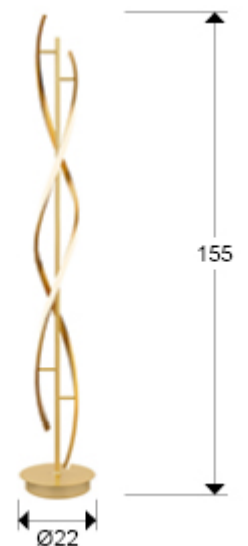

## Dido

Floor lamps

291025

Floor lamp made of metal and aluminium, bright golden finish. Opal silicone diffuser. 45W LED, 2900 lm, 3000K

### SIZES

Sizes: Ø 22.0 ↑ 155.0 cm  
Weight: 3.4 Kg

### SIZES WITH PACKAGING

Weight: 5.4 Kg  
Volume: 0.0990m<sup>3</sup>  
Sizes: ↔ 160.0 ↓ 22.0 ↗ 28.0 cm

---